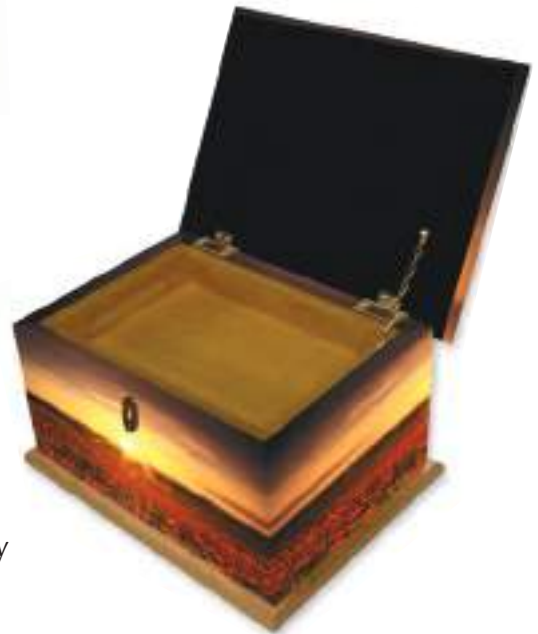

Memory Boxes

A beautiful keepsake for families, this box comes complete with a brass lock and key to keep the contents secure and private.

The lid is attached with an elegant brass chain and has an inner oak tray to hold smaller keepsakes.

Approximate size of both wooden personalised boxes: 11.75" x 8.75" x 6.5"
300mm x 220mm x 162mm.

Prestige Memory Boxes

These memory boxes also have a photograph frame on the inside.

Memory Bear

Popular with many families who have lost a child is our cuddly plush Memory Bear. Standing 17" tall, the bear has a specially-designed zip compartment in its back, suitable for holding a cremated remains container (supplied) or other much-loved keepsakes.