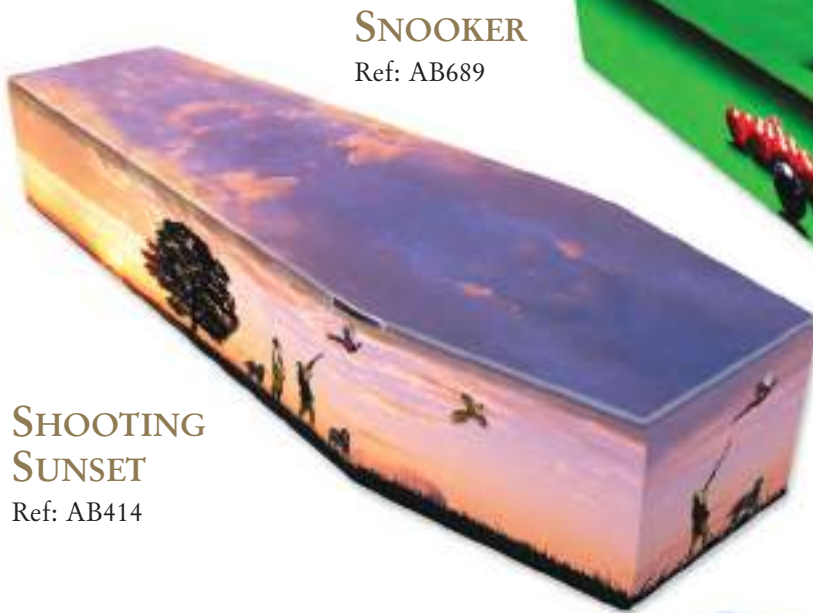

AVAILABLE IN • WOOD • CARDBOARD • SPARKLE • COFFIN OR CASKET SHAPE

LAST WAVE

Ref: AB139

SHOOTING SUNSET

Ref: AB414

SNOOKER

Ref: AB689

BOWLS