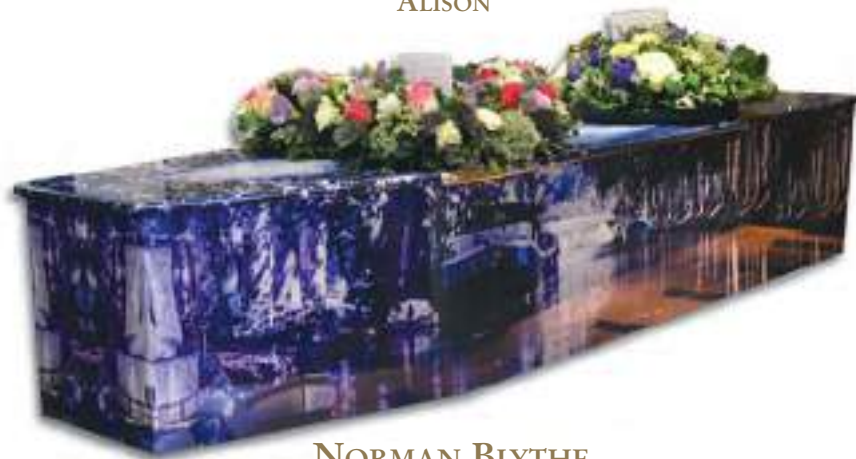

Norman Blythe - Painting a fitting tribute

“When Norman Blythe died, his family chose a Colourful Coffin with a bespoke design featuring a very special painting he had completed after a favourite family holiday in France.

The scene, which depicted the tree-lined tranquillity of the Canal du Midi, was beautifully reproduced on his coffin and made a unique and very poignant farewell to Norman, much loved husband to Jean and father to Alison.

“Dad took up painting when he retired and this picture was especially precious because he painted it for me as a birthday present after we had all been together on canal boat for a day during a lovely trip to France,” said Alison.

“A few days before he died, Dad said he wanted a blue coffin and Mum came up with the idea of using his painting for the design. Colourful Coffins were fantastic, when we saw the proof by email we were impressed, but nothing prepared us for just how beautiful the Colourful Coffin was when we saw it for the first time.

“It created a real stir as we went into the crematorium for the service and the vicar couldn’t take his eyes off it. We told everyone why we had chosen the painting and invited them to come up to the coffin afterwards for a closer look, which they all did. It was a very special occasion and we received some wonderful comments. I’m sure if Dad could have seen it he would have been very proud.”

ALISON

NORMAN BLYTHE

~ See Alison’s video on our testimonial page on our website. ~

Every life has a story, Colourful Coffins can help you tell it.

Colourful Coffins, Printworks, Crescent Road, Cowley, Oxford OX4 2PB
Call us on: 01865 779172
or email: enquiries@colourfulcoffins.com or visit: www.colourfulcoffins.com

All rights reserved. Photographs copyright © Colourful Coffins 2018. Text copyright © Colourful Coffins 2018.
No part of this catalogue may be reproduced, stored in a retrieval system or transmitted in any form or by any means without the prior written permission of Colourful Coffins.