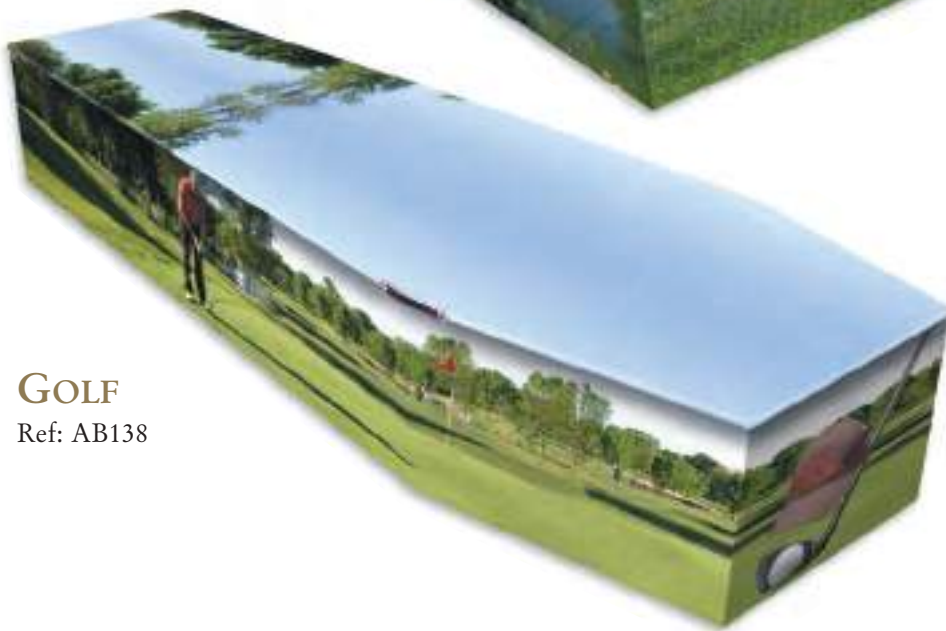

GONE FISHING Ref: AB850

GOLF
Ref: AB138