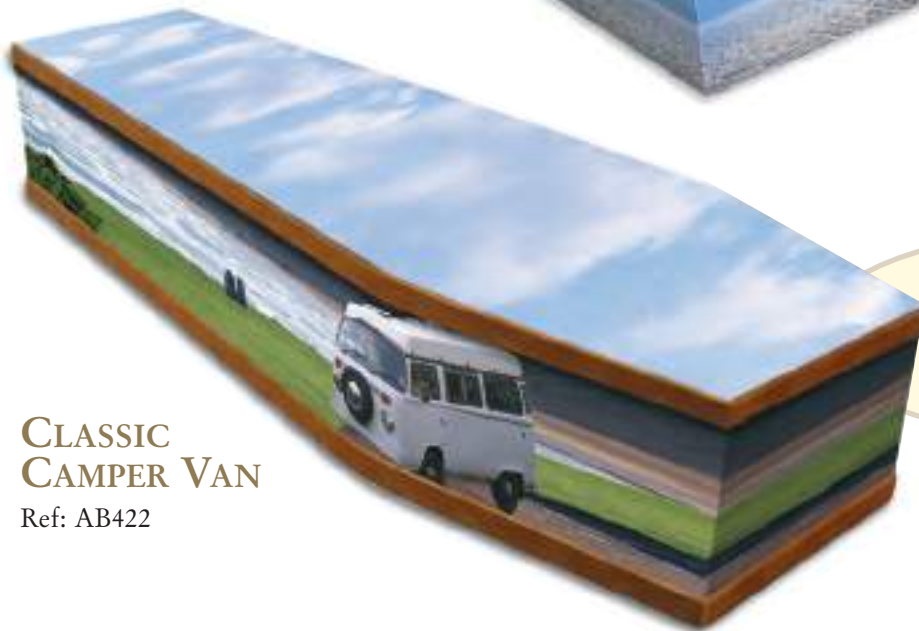

Transport

AVAILABLE IN • WOOD • CARDBOARD • SPARKLE • COFFIN OR CASKET SHAPE

OPEN ROADS

Ref: AB591

“ Many thanks to all the team involved in making my Dad’s amazing coffin. I cannot tell you how wonderful it was to look at. It was perfect and so fitting, he would have been very proud.

Thanks again for making a lasting memory. ”

STEPHANIE

PLAIN SAILING

Ref: AB963

CLASSIC CAMPER VAN

Ref: AB422

Classic Coffins have a smart varnished wooden trim around the top and bottom of the coffin.

MY YACHT Ref: AB1065

Call us on 01865 779172