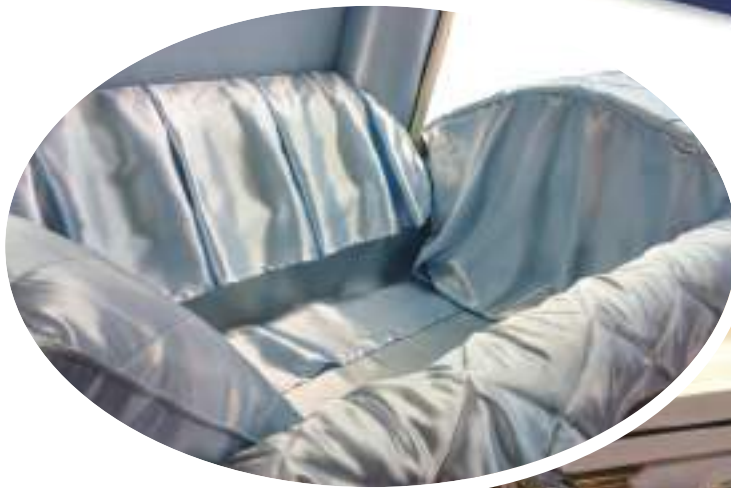

American Casket Interiors

THE ROYAL

This plush velvet deep buttoned interior with its custom made pillow and coverlet is designed by Colourful Coffins and made exclusively in house. The Royal is available in over 10 colour. Details of this suite can be changed to suit whatever you might desire.

THE REGAL

Made in silky satin fabric and available in many colours, this luxury interior may be finished with details of Swarovski crystals.

ANGEL WINGS

A beautiful dainty interior, available in any size. Made of soft polyester which can be printed in any colour underneath a delicate voile overlay which can also be

printed with any image, including photos. Finished with toning colours on the edges and tiny Swarovski elements.

This example shows our delicate butterflies design with light blue pillow and edging.