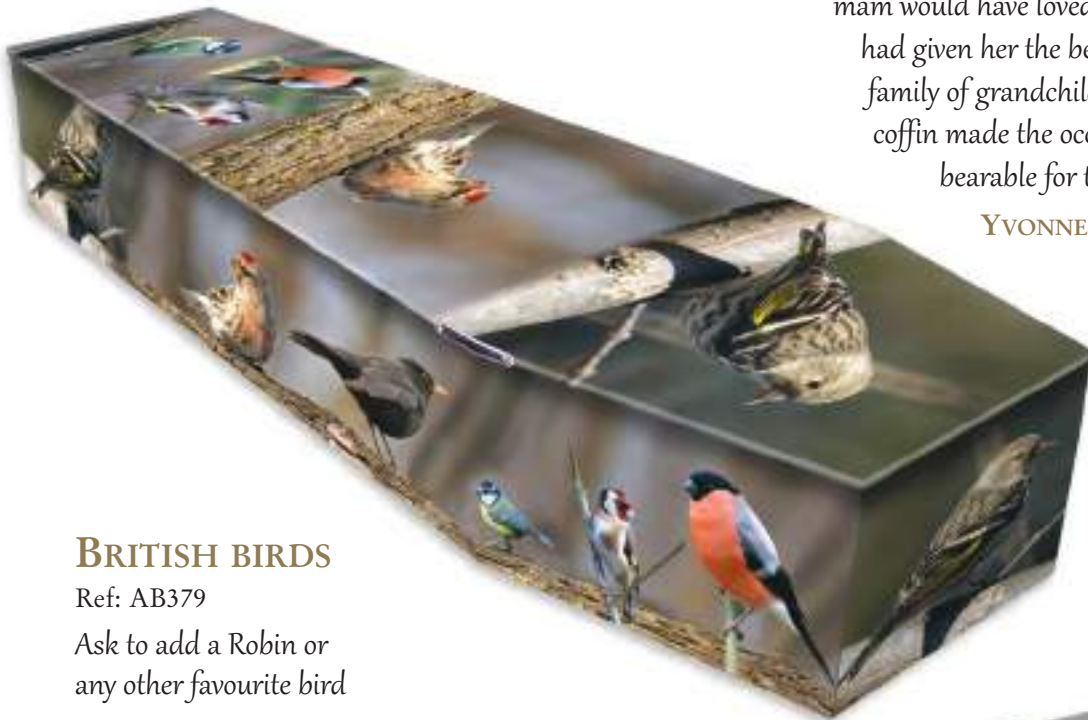

BRITISH BIRDS

Ref: AB379

Ask to add a Robin or any other favourite bird

Looks lovely with shimmer coating

Matching Cremated Remains Casket
Ref: CRC379