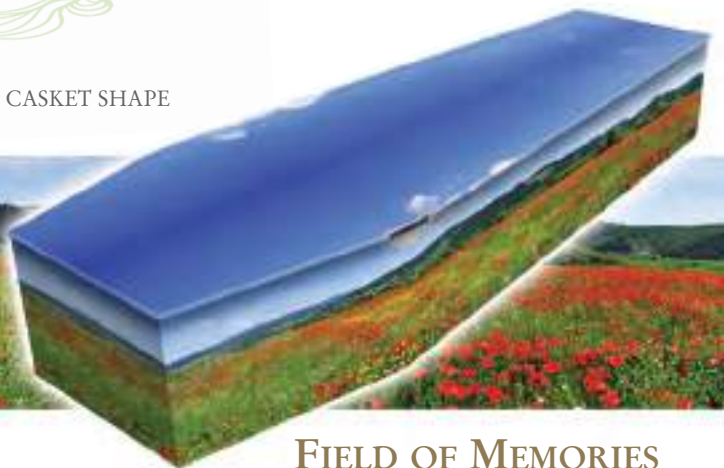

BLUEBELL BLANKET

Ref: AB846

Rattan Coffins

Suitable for natural burial
or cremation, for more
information see page 3.

SUNSET Ref: AB118

Call us on 01865 779172

Scenic and Landscape

AVAILABLE IN • WOOD • CARDBOARD • SPARKLE • COFFIN OR CASKET SHAPE