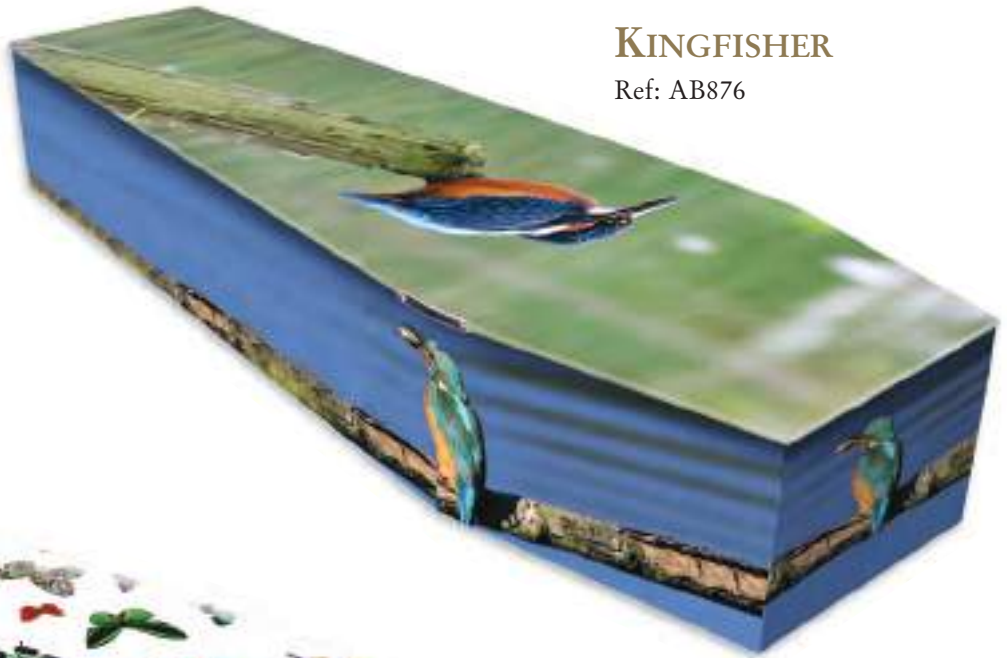

KINGFISHER

Ref: AB876